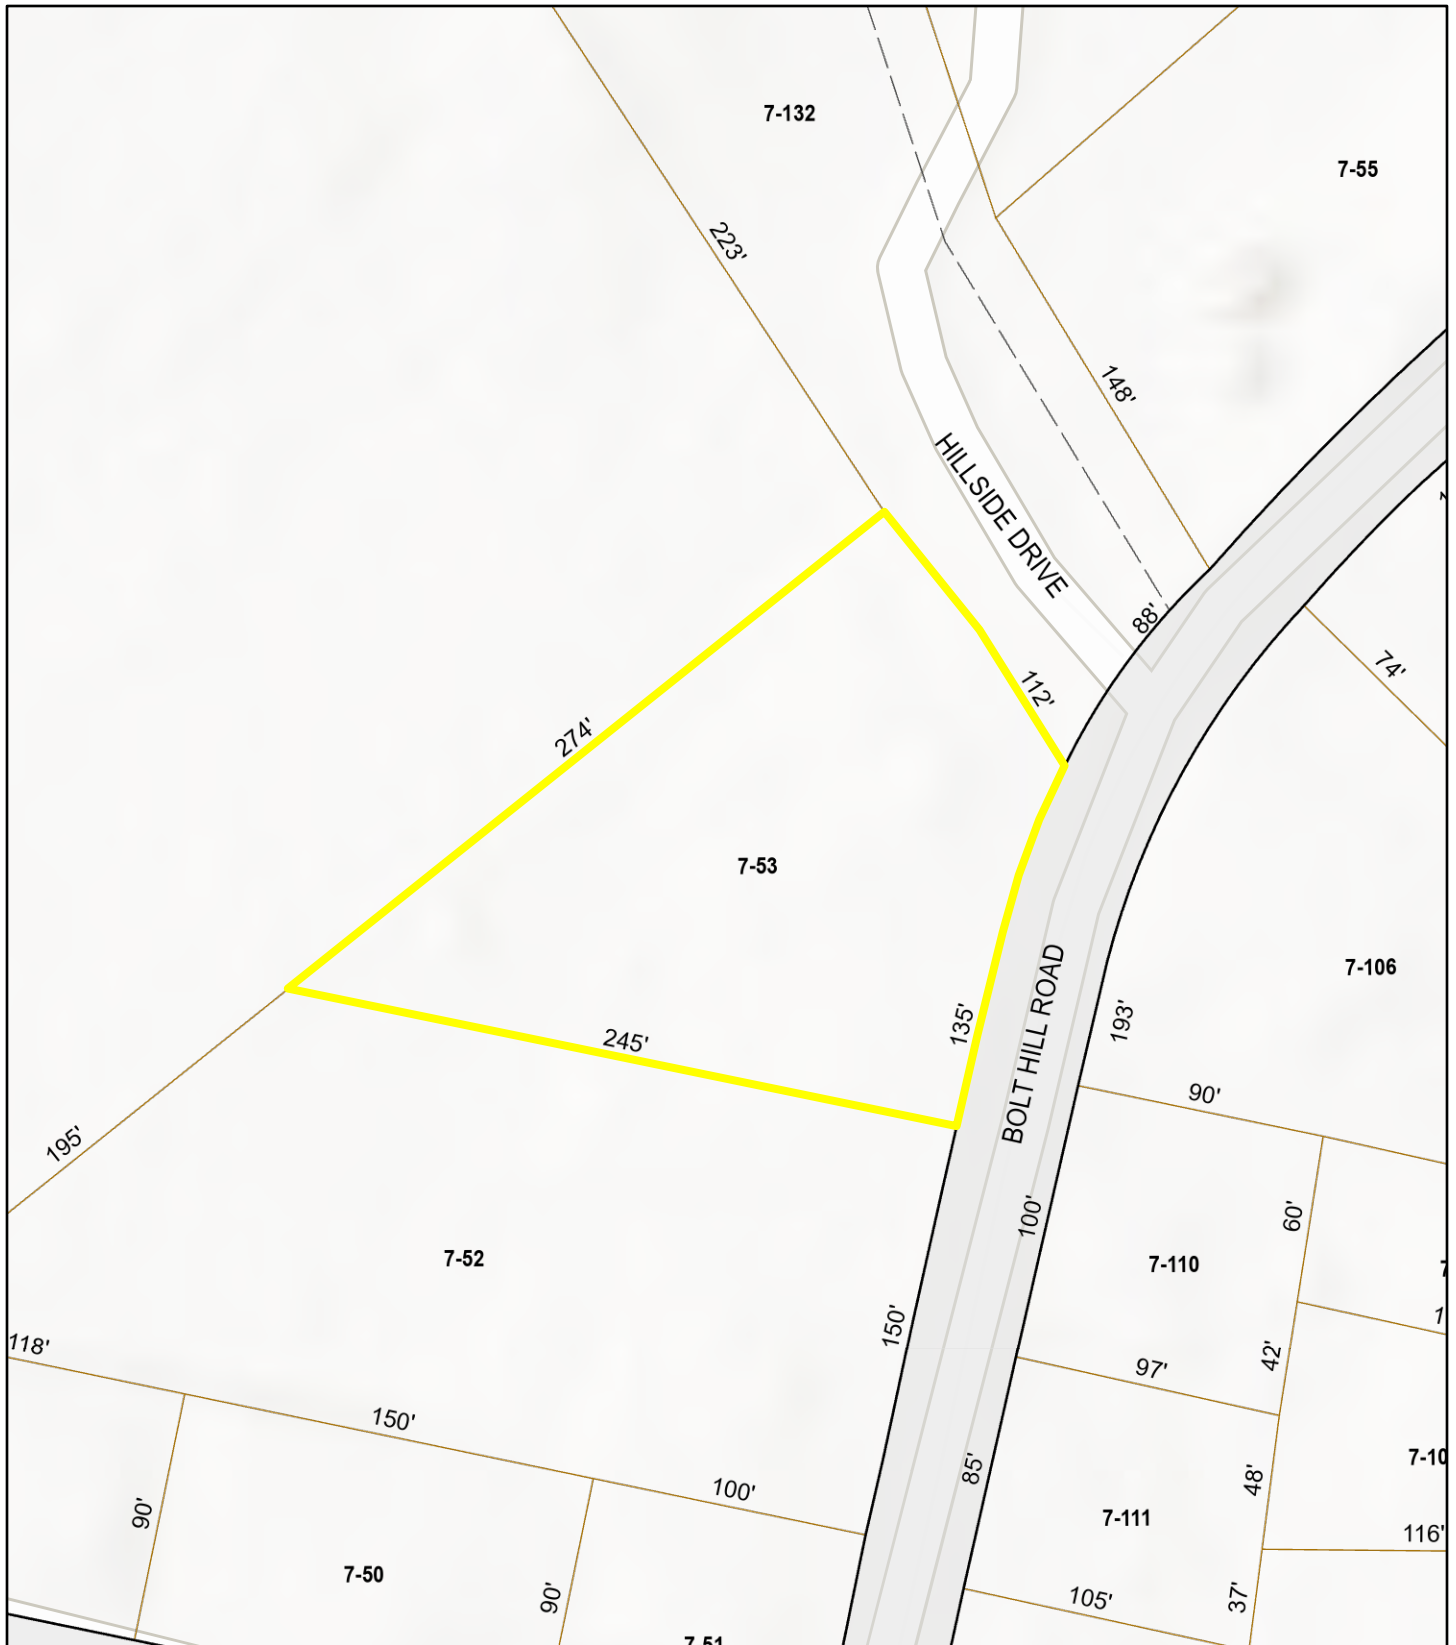

# Tax Map 161 Bolt Hill Road

Town of Eliot, ME

1 inch = 69 Feet

www.cai-tech.com

January 6, 2026

Data shown on this map is provided for planning and informational purposes only. The municipality and CAI Technologies are not responsible for any use for other purposes or misuse or misrepresentation of this map.