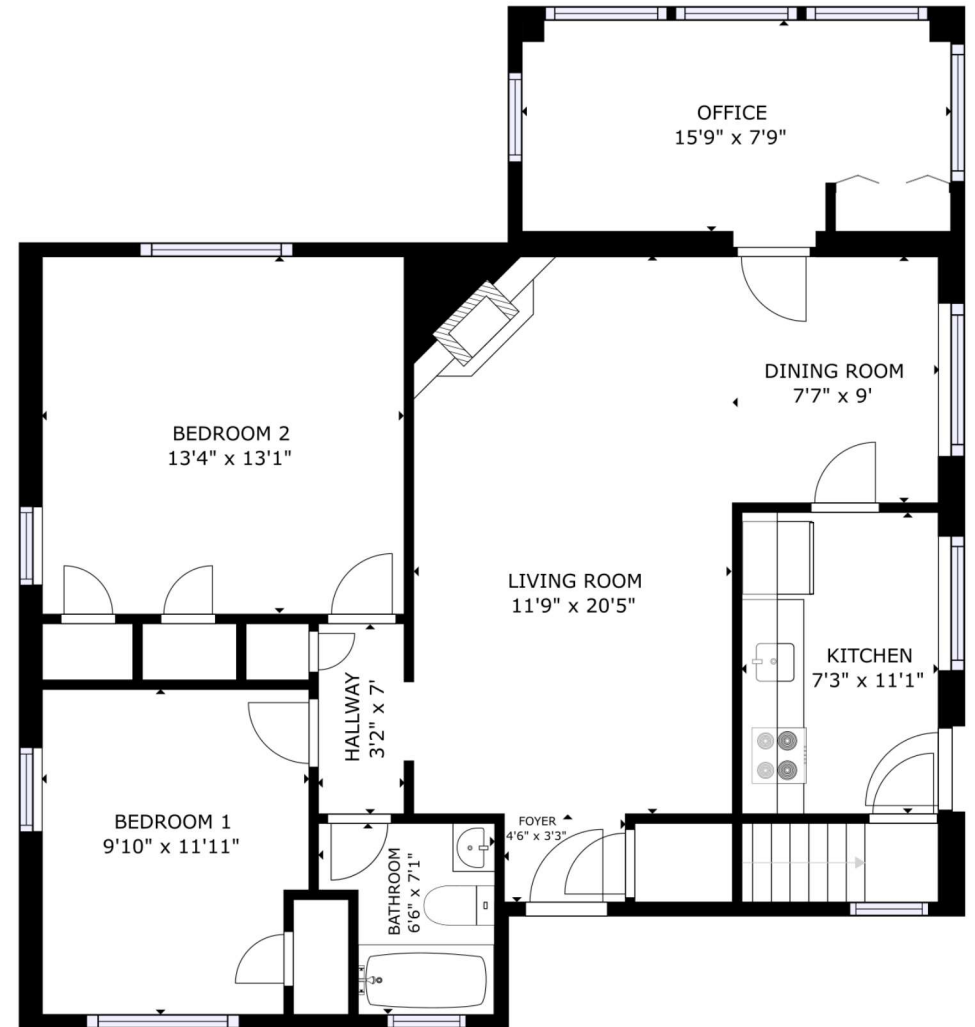

FLOOR 1

FLOOR 2

GROSS INTERNAL AREA  
 FLOOR 1: 809 sq ft, FLOOR 2: 991 sq ft  
 TOTAL: 1800 sq ft  
 SIZES AND DIMENSIONS ARE APPROXIMATE, ACTUAL MAY VARY.