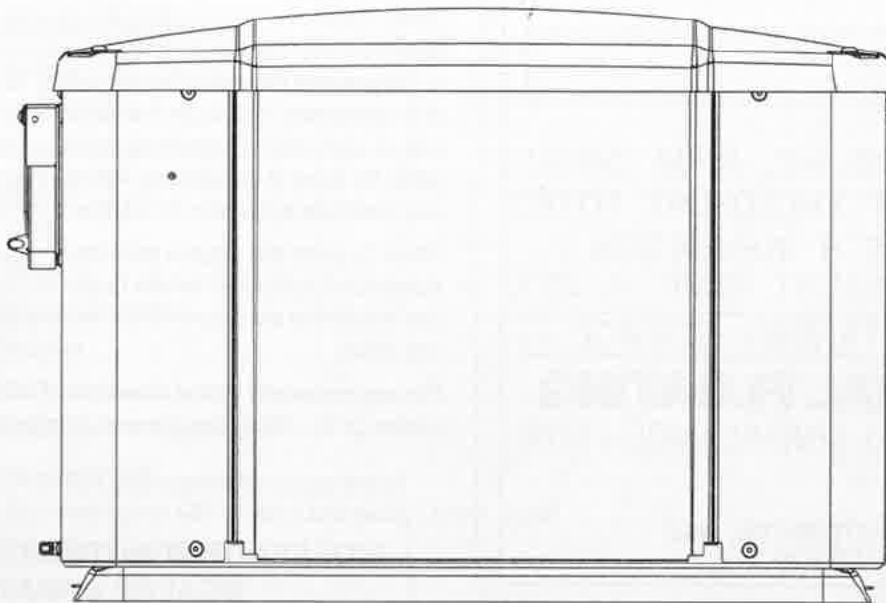

Owner's Manual

Automatic Standby Generator

7 kW PowerPact™

⚠ DANGER!

- ⚠ NOT INTENDED FOR USE IN CRITICAL LIFE SUPPORT APPLICATIONS.
- ⚠ ONLY QUALIFIED ELECTRICIANS OR CONTRACTORS SHOULD ATTEMPT INSTALLATION.
- ⚠ DEADLY EXHAUST FUMES! OUTDOOR INSTALLATION ONLY!

To locate in Spanish, go to <http://www.generac.com/service-support/product-support-lookup>

To locate in French, go to <http://www.generac.com/service-support/product-support-lookup>

Reference all appropriate documentation.
This manual should remain with the unit.