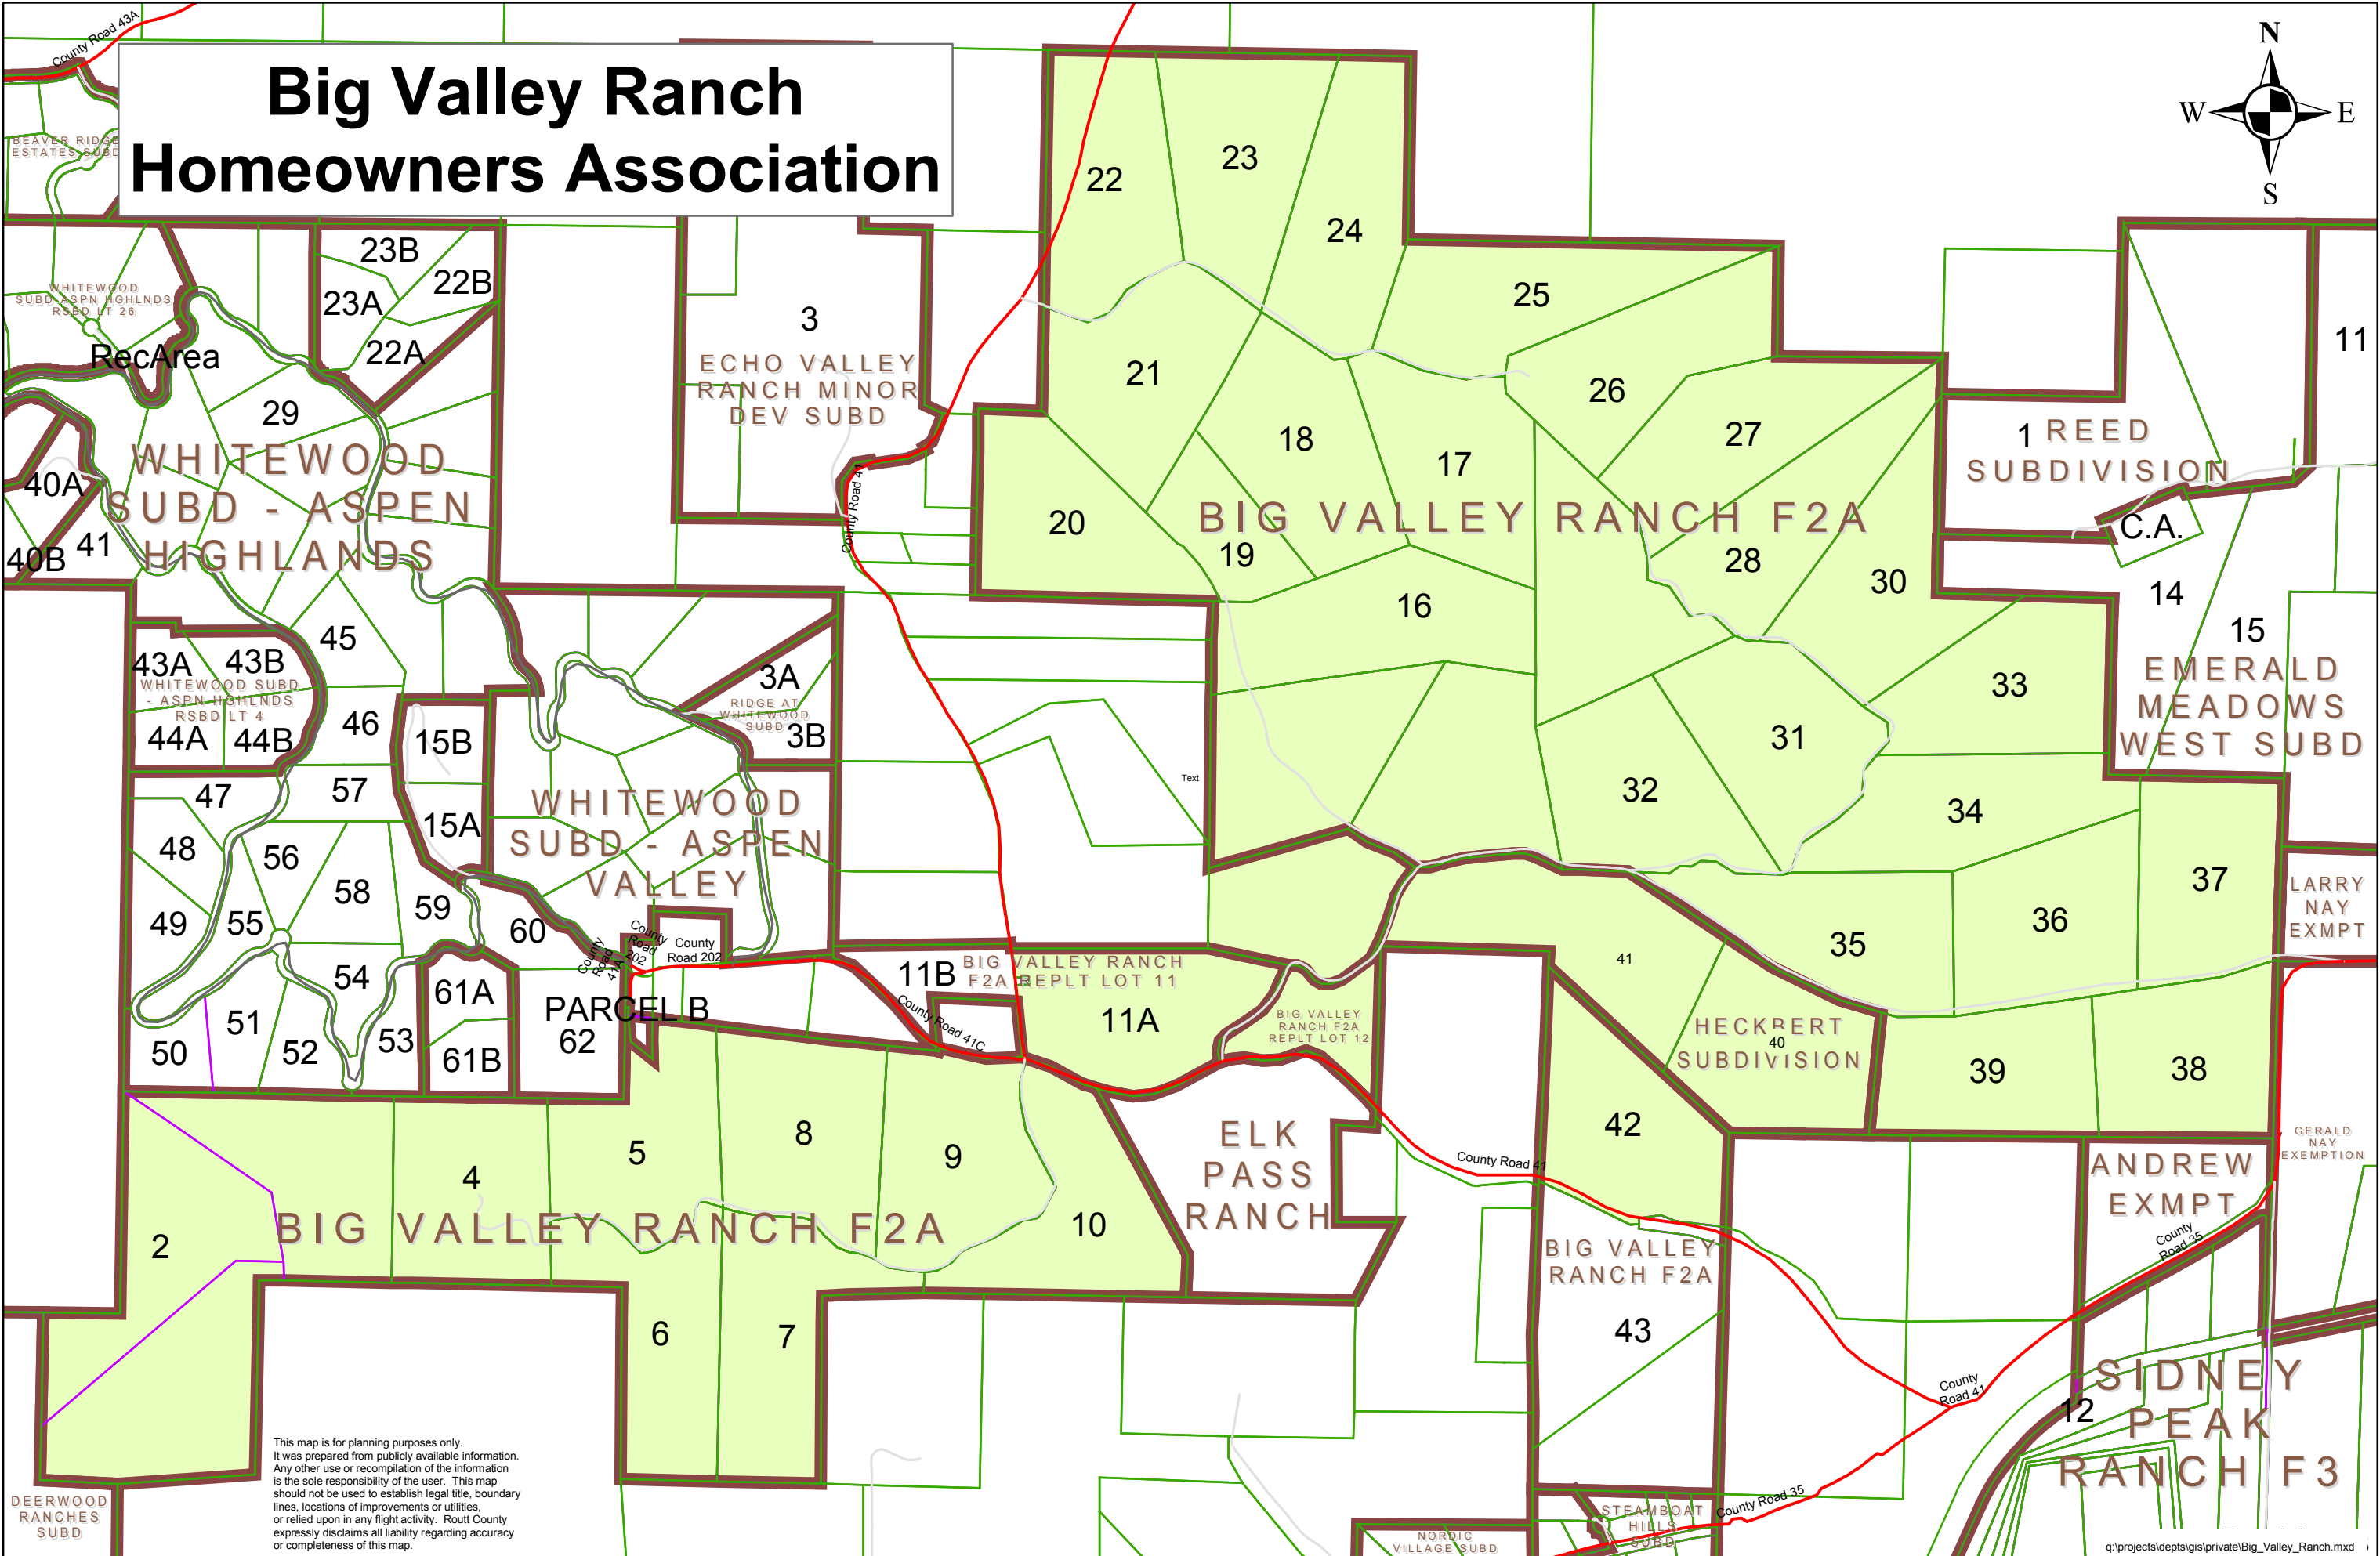

Big Valley Ranch Homeowners Association