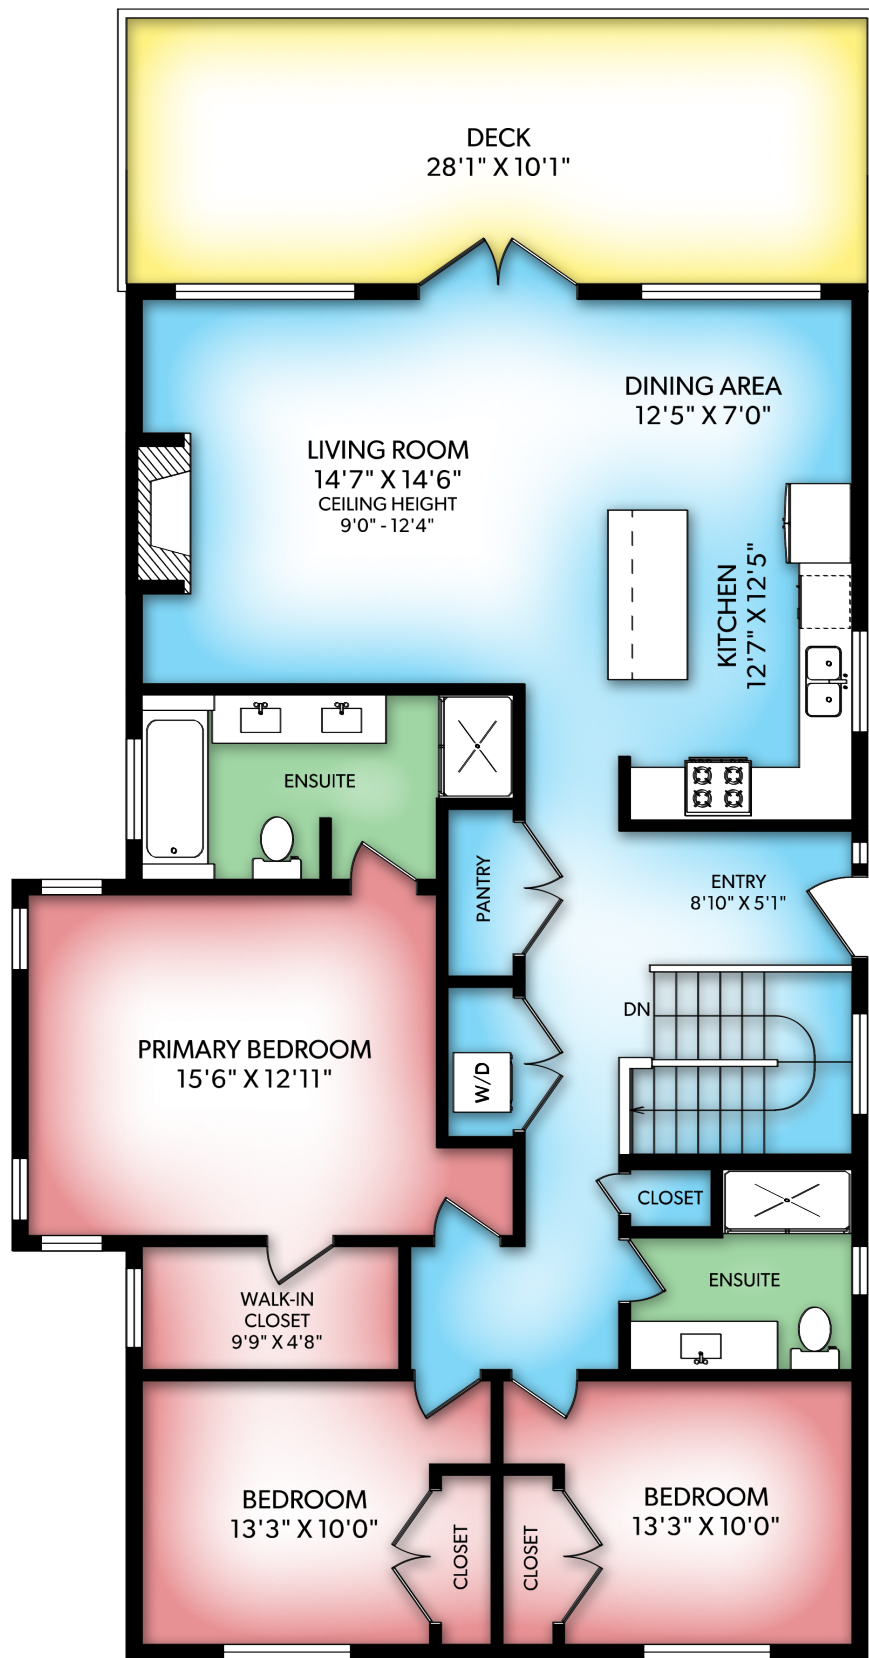

MAIN FLOOR

FLOOR	FINISHED	UNFINISHED	TOTAL	OTHER AREAS
MAIN	1526	0	1526	DECK 584
LOWER	1107	119	1226	
TOTAL	2633	119	2752	

**REAL
FOTO**

129 HILLTOP CRESCENT

250-388-6998
ORDERS@REALFOTO.CA MEASURED 07/05/2022 BY IAN BERTRAM

All information furnished regarding this property is from sources deemed reliable but no warranty or representation is made to the accuracy thereof. Purchaser to verify measurements if important.

LOWER FLOOR

FLOOR	FINISHED	UNFINISHED	TOTAL	OTHER AREAS
MAIN	1526	0	1526	DECK 584
LOWER	1107	119	1226	
TOTAL	2633	119	2752	

129 HILLTOP CRESCENT